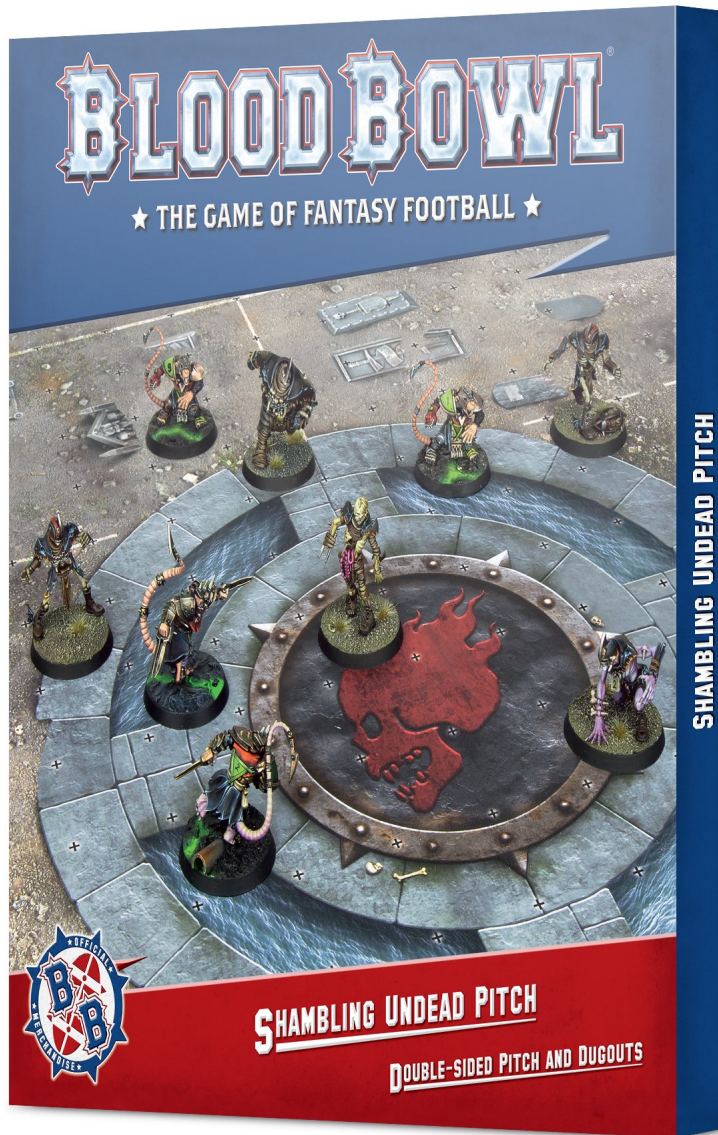

B/BOWL SHAMBLING UNDEAD PITCH & DUGOUTS

Many Shambling Undead teams set up their games in graveyards. Necromancers like the company of the dead, so it is only natural that they are attracted to such places, not to mention the ready source of reserve players that can be found with the simple turn of a shovel. What's more, many Undead teams prefer to play its fixtures under the moonlight, refusing to come onto the pitch for the kick-off until the sun has begun to set, making for a truly spooky experience for visiting teams. One side of this pitch represents a sombre graveyard, replete with stone tombs, grave markers, and the flaming skull icon of the Shambling Undead. The other side features the same pitch but in a chilling night-time scene. The ethereal spirits of the dead glow in the moonlight, and necromantic energy can be seen emanating all across the pitch. You'll also find a pair of

matching double-sided dugouts to complete the theme. Redesigned for the latest edition of the game, each dugout features score, turn, and re-roll trackers, plus Reserves, Knocked-out, and Casualty boxes. Rules to use each side of the pitch are included.